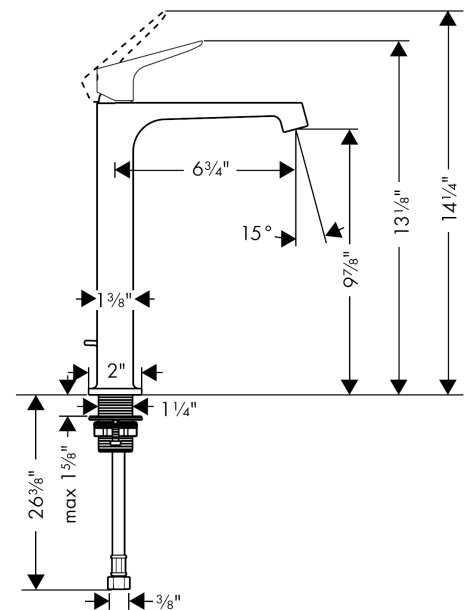

AXOR Citterio M
Axor Citterio M Single-Hole Faucet, Tall, 1.2 GPM
 Finishes : **chrome** Part no. : **34120001**

Description

Features

- Aerated spray
- Flow: 1.2 GPM
- Ceramic cartridge
- Includes pop-up assembly

Item details

List Price \$ 830.00

Technology

Design awards

Compliance

Product image

Scale drawing

AXOR Citterio M
Axor Citterio M Single-Hole Faucet, Tall, 1.2 GPM
Finishes : **chrome** Part no. : **34120001**

Exploded drawing

Year of production: >04/08

AXOR Citterio M
Axor Citterio M Single-Hole Faucet, Tall, 1.2 GPM
 Finishes : **chrome** Part no. : **34120001**

Spare parts list

Year of production: >04/08

Pos.	Description	Part no.	Price	PU
1	handle	34093000	-	1
2	screw cover	96762000	-	1
3	flange	98863000	-	1
4	nut	98864000	-	1
5	cartridge, assy	97685000	-	1
6	seal	98865000	-	1
7	adapter for cartridge	98866000	-	1
8	aerator laminar M16,5x1 (5 l/min)	95382000	-	1
9	pull rod	96923000	-	1
10	connection hose 35½" M8x0,75 3/8"	96316001	-	1
11	fixing set (Ø 32)	13961000	-	1
12	lever collar	97548000	-	1
13	special tool	98987000	-	1
a	fixation extension 35 mm	13898000	-	1
b	pop up waste	88509000	-	1