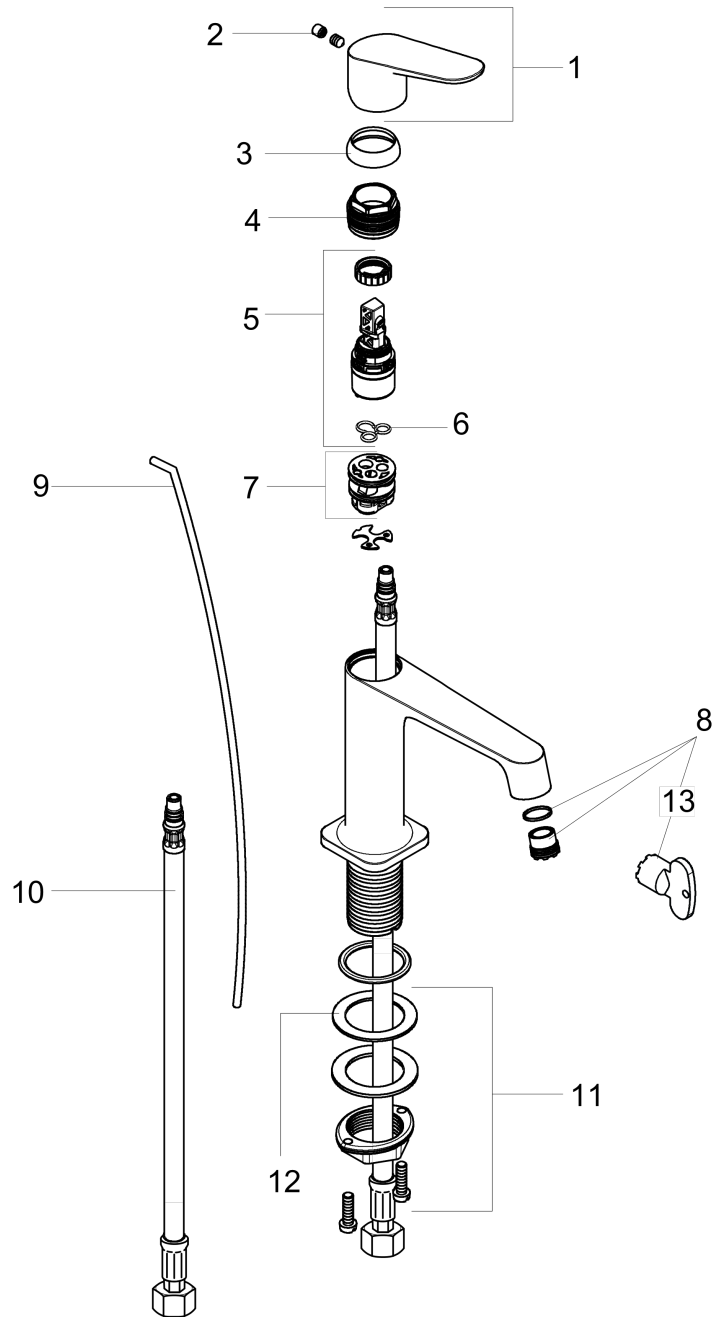

AXOR Citterio M
Axor Citterio M Single-Hole Faucet, Tall, 1.2 GPM
 Finishes : **chrome** Part no. : **34120001**

Description

Features

- Aerated spray
- Flow: 1.2 GPM
- Ceramic cartridge
- Includes pop-up assembly

Item details

List Price \$ 830.00

Technology

Design awards

Compliance

Product image

Scale drawing

AXOR Citterio M
Axor Citterio M Single-Hole Faucet, Tall, 1.2 GPM
Finishes : **chrome** Part no. : **34120001**

Exploded drawing

Year of production: >04/08

AXOR Citterio M
Axor Citterio M Single-Hole Faucet, Tall, 1.2 GPM
 Finishes : **chrome** Part no. : **34120001**

Spare parts list

Year of production: >04/08

Pos.	Description	Part no.	Price	PU
1	handle	34093000	-	1
2	screw cover	96762000	-	1
3	flange	98863000	-	1
4	nut	98864000	-	1
5	cartridge, assy	97685000	-	1
6	seal	98865000	-	1
7	adapter for cartridge	98866000	-	1
8	aerator laminar M16,5x1 (5 l/min)	95382000	-	1
9	pull rod	96923000	-	1
10	connection hose 35½" M8x0,75 3/8"	96316001	-	1
11	fixing set (Ø 32)	13961000	-	1
12	lever collar	97548000	-	1
13	special tool	98987000	-	1
a	fixation extension 35 mm	13898000	-	1
b	pop up waste	88509000	-	1